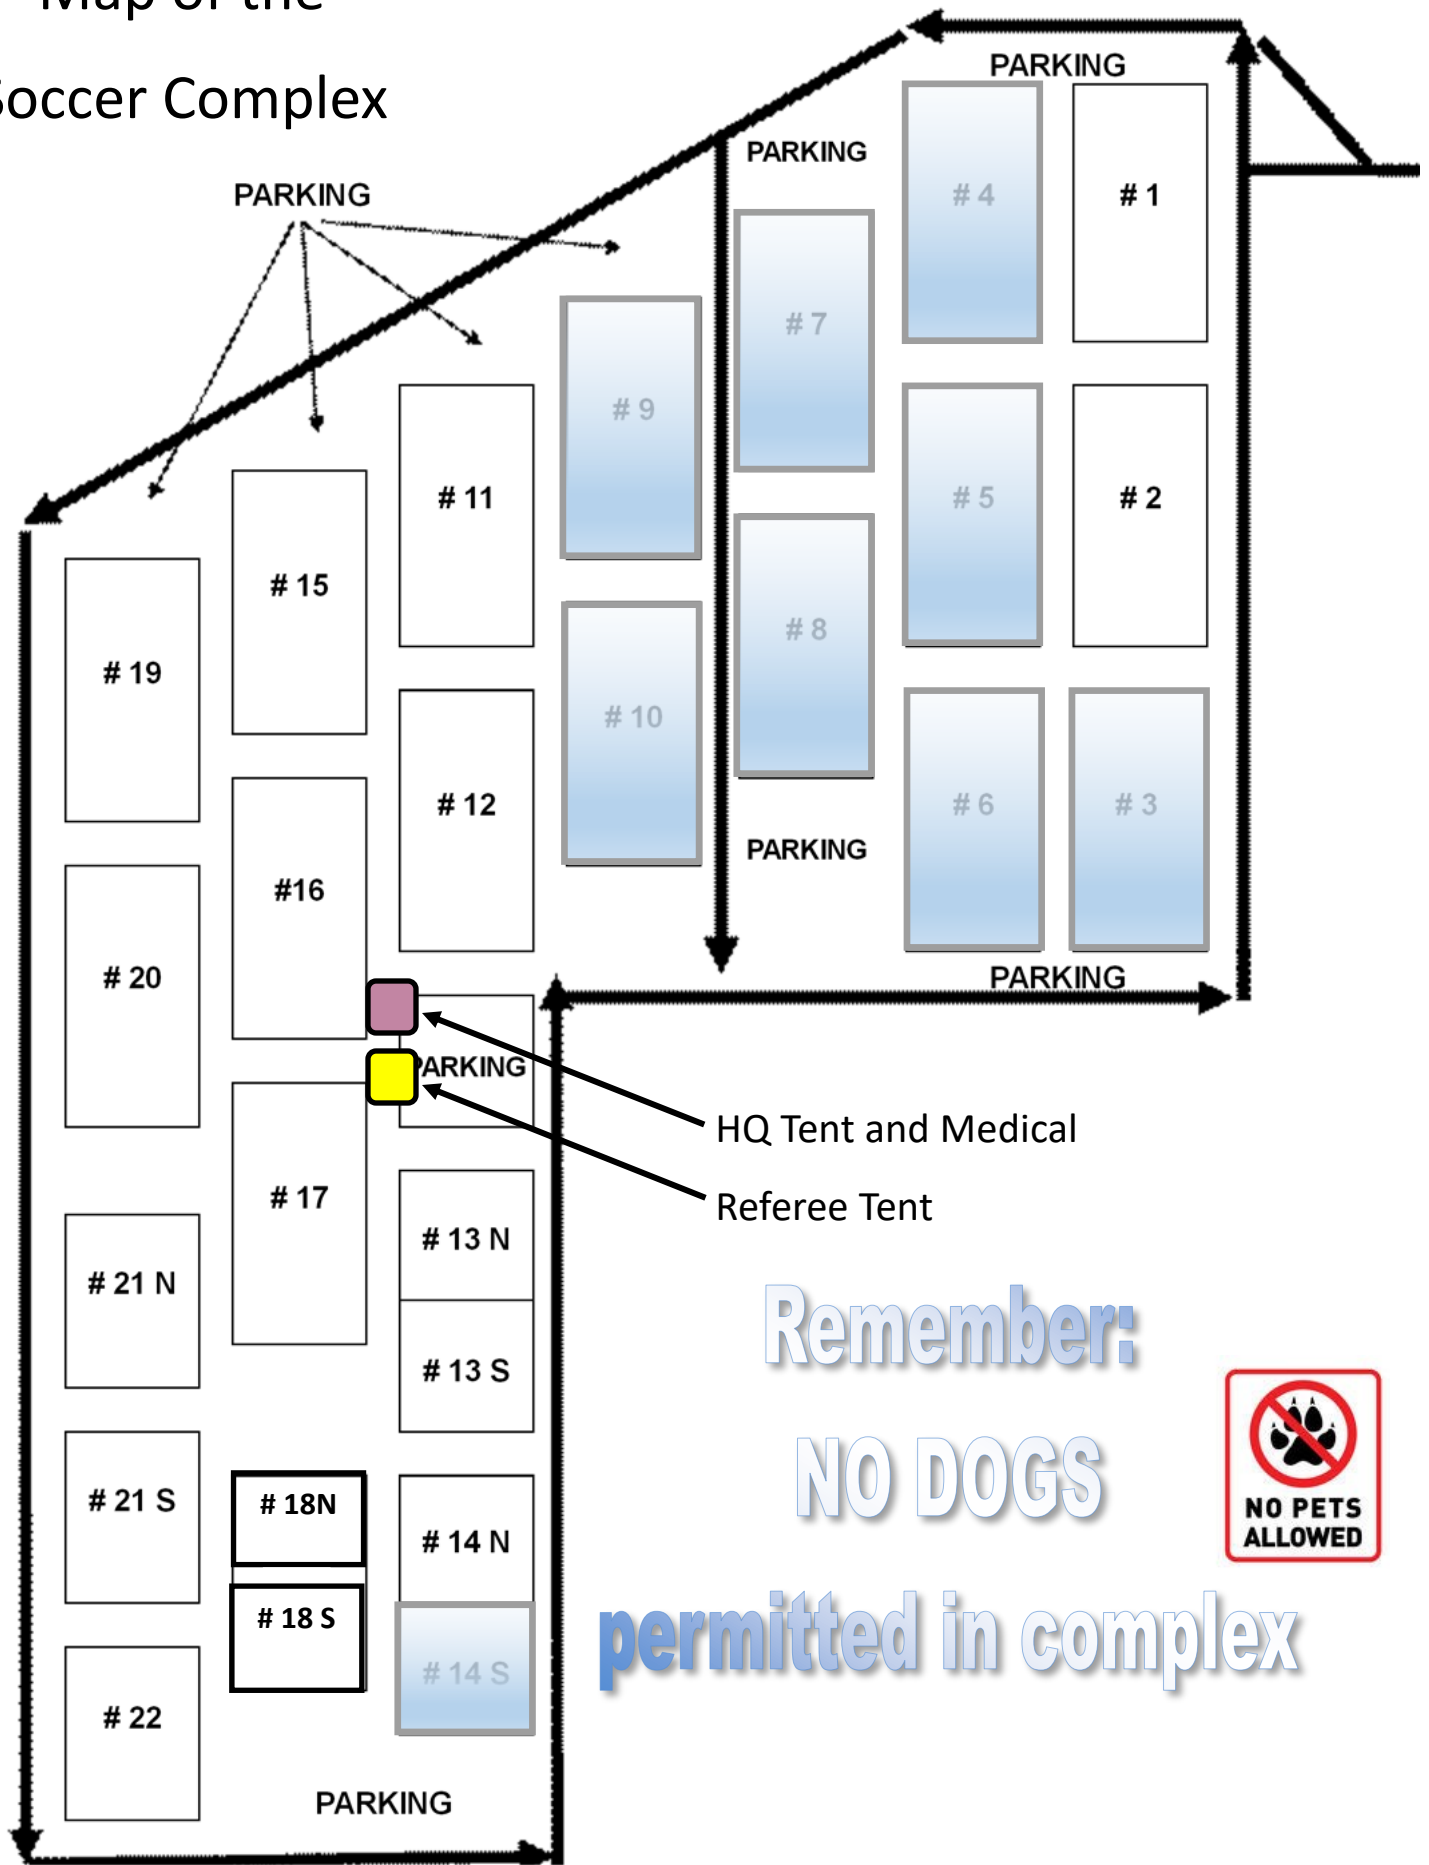

Map of the Soccer Complex

HQ Tent and Medical
Referee Tent

Remember:

NO DOGS

permitted in complex

Map to the Soccer Complex